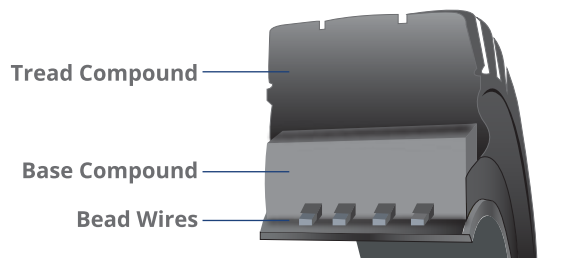

THE PERFORMER

VALUE

IDEAL FOR LESS DEMANDING ENVIRONMENTS

THE PERFORMER offers good value for money. It is a two stage tire that has good tensile strength, low rolling resistance and provides a firm but smooth ride. It is excellent for light and intermittent use in all material handling applications.

Resist
abrasion

Increased
durability

Low
Rolling Resistance

THE PERFORMER lives up to its name....

While maintaining a cool running temperature, the special compound ensures;

- Low heat build-up in normal operating conditions
- Good tensile strength and durability
- A smooth and comfortable ride
- Good tire life and wear resistance

...every single time.

Our creel bead technology ensures secure and safe fitment to all forklift wheels and rims. THE PERFORMER is available in a full range of sizes in standard as well as clip-type tires.